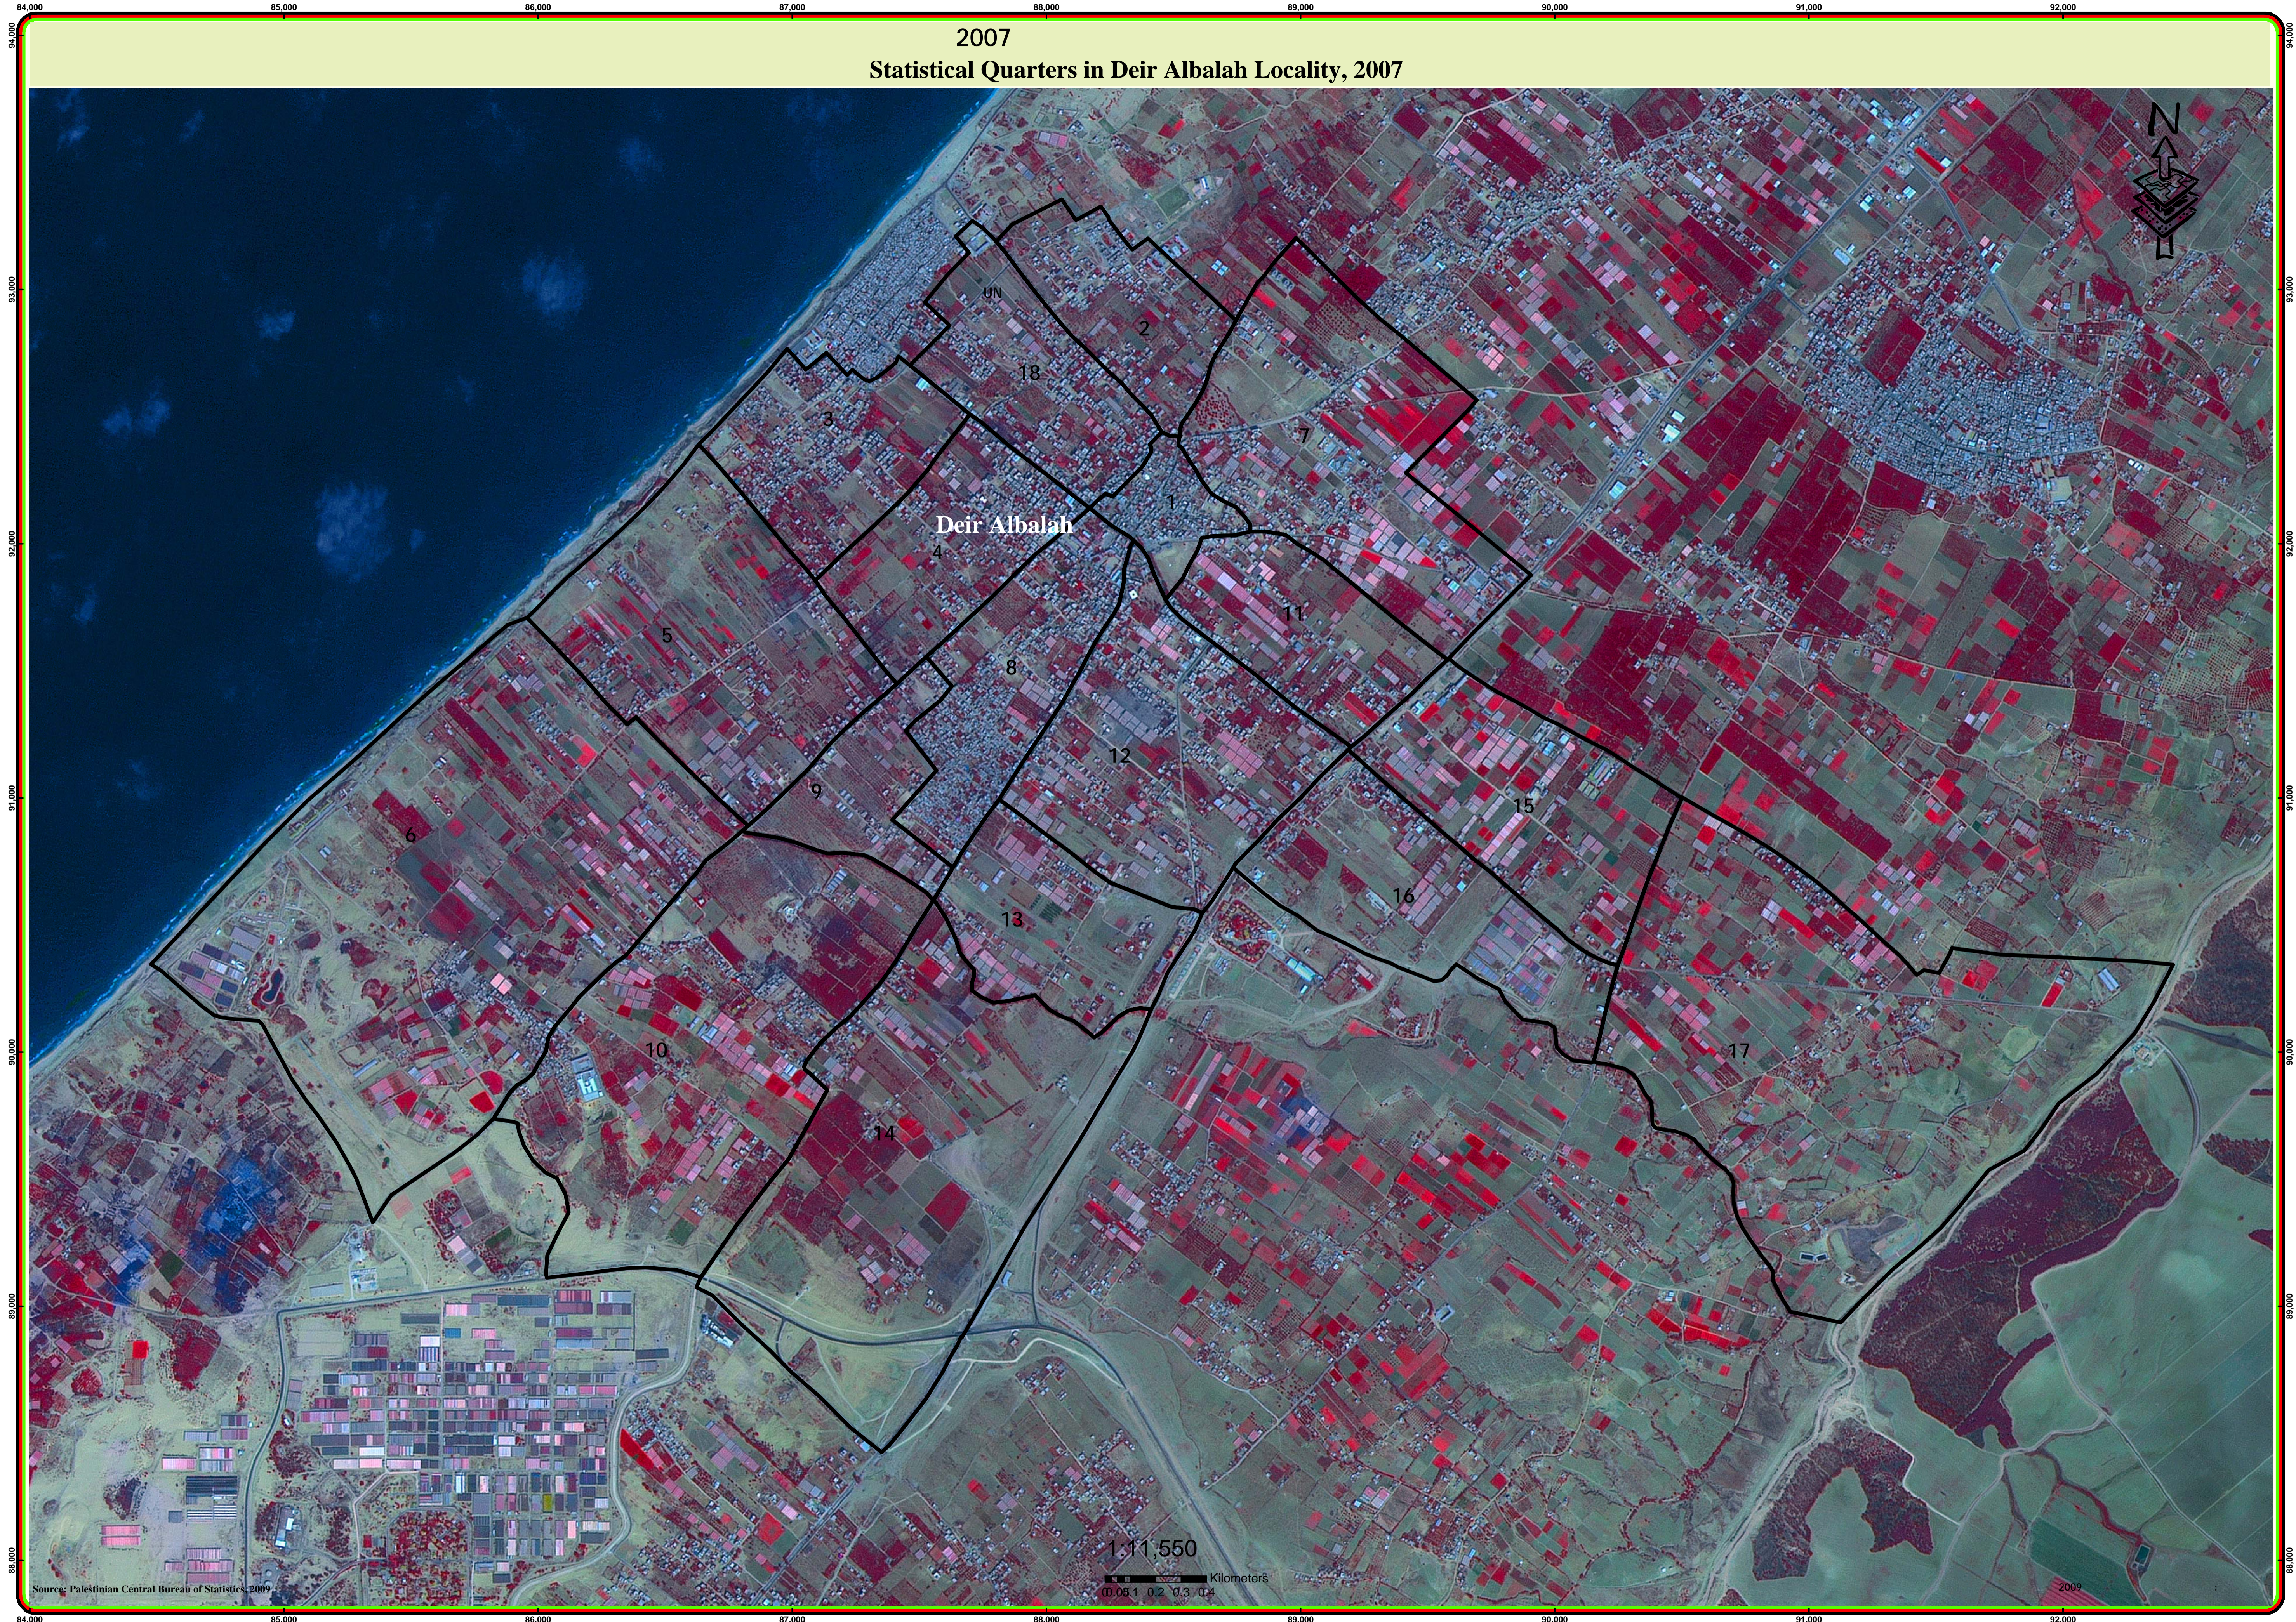

2007

Statistical Quarters in Deir Albalah Locality, 2007

1:11,550
0.05 0.1 0.2 0.3 0.4 Kilometers

Source: Palestinian Central Bureau of Statistics, 2009

2009