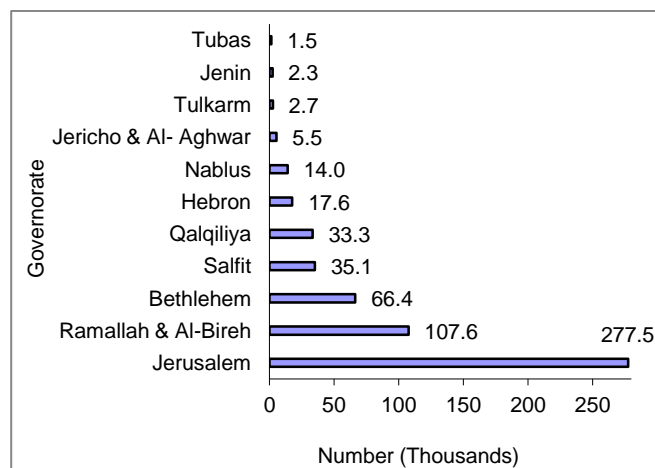

Number of Settlers in Israeli Settlements, 2012

For more information, contact us on:
Palestinian Central Bureau of Statistics
P.O.Box 1647 Ramallah, Palestine.
Tel: (972/970) 2 298 2700
Fax: (972/970) 2 298 2710
Toll Free: 1800300300
E-Mail: diwan@pcbs.gov.ps
web-site: <http://www.pcbs.gov.ps>