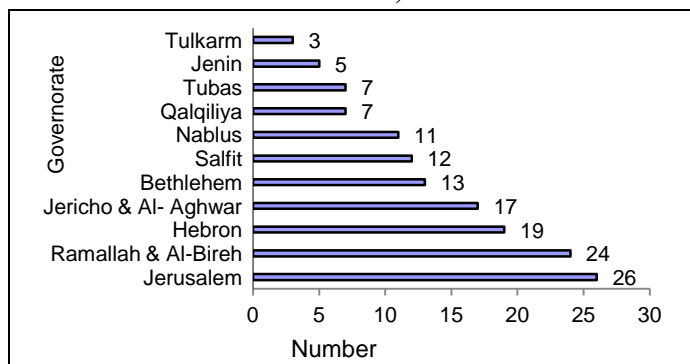

Press Release on Israeli Settlements in Palestine

Number of Settlers in West Bank Exceeds Half a Million

There are 144 settlements in the West Bank. The majority are located in Jerusalem governorate: 26 settlements, of which 16 have been annexed by Israel.

Number of Settlements in West Bank by Governorate, 2012

Data indicate that the number of settlers in the West Bank in 2012 was 563,546. Most of these settlers live in Jerusalem governorate with 277,501 settlers in total, including 203,176 in Jerusalem governorate (J1).