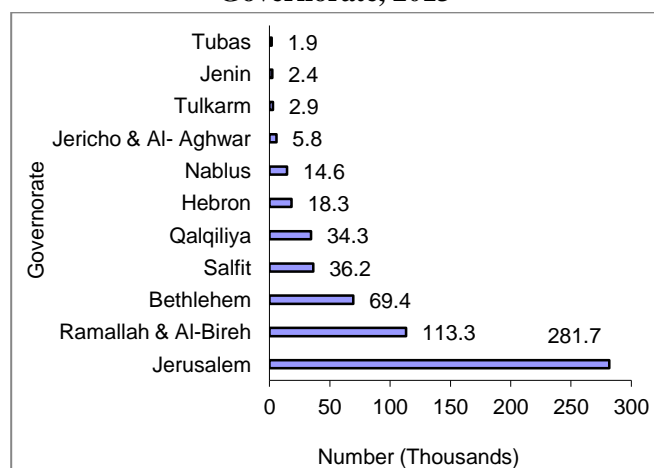

Number of Israeli Settlers in the West Bank by Governorate, 2013

For more information, contact us on:
Palestinian Central Bureau of Statistics
P.O.Box 1647 Ramallah, Palestine.

Tel: (972/970) 2 298 2700

Fax: (972/970) 2 298 2710

Toll Free: 1800300300

E-Mail: diwan@pcbs.gov.ps

web-site: <http://www.pcbs.gov.ps>

¹ Those parts of Jerusalem, which were annexed by Israel in 1967.