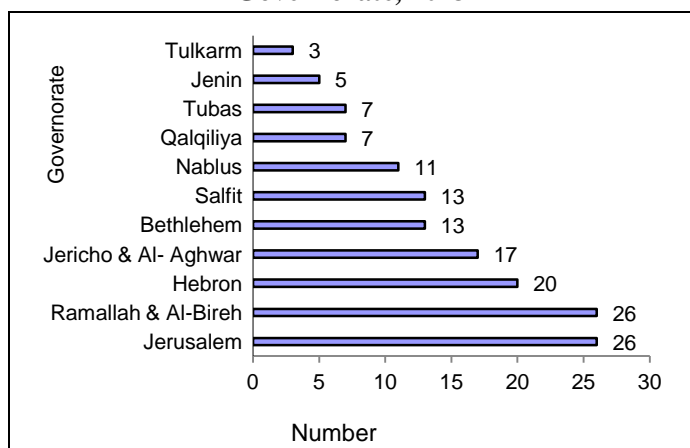

Press Release on Israeli Settlements in Palestine, 2013

About 600 thousands Settlers in the West Bank, half of them in Jerusalem Governorate

There were 148 settlements in the West Bank at the end of 2013. 26 settlements of them were in Jerusalem governorate distributed by 16 settlements in Jerusalem (J1)¹, and 10 settlements in Jerusalem (J2).

Number of Israeli Settlements in the West Bank by Governorate, 2013

Data indicate that the number of settlers in the West Bank at the end of 2013 was 580,801.

Number of Settlers in the West Bank Settlements by Year and Region