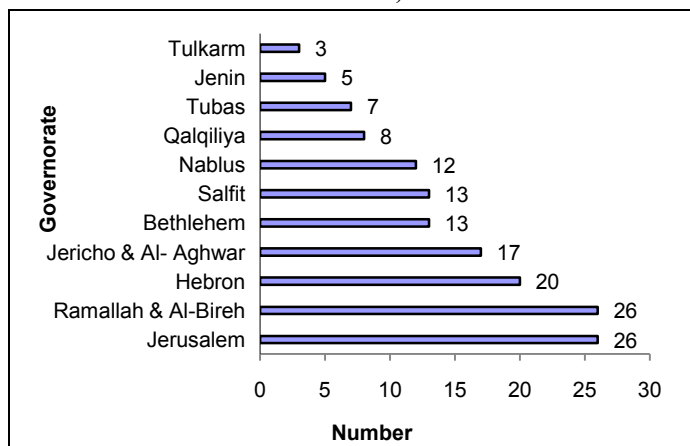

Press Release on Israeli Settlements in Palestine

More than 617 thousands Settlers in the West Bank, Half of them are in Jerusalem Governorate

There were 150 settlements in the West Bank at the end of 2015. The majority are located in Jerusalem governorate: 26 settlements, of which 16 are on land annexed by Israel (J1)¹, and 10 settlements in Jerusalem (J2).

Number of Israeli Settlements in the West Bank by Governorate, 2015

Data indicate that the number of settlers in the West Bank at the end of 2015 was 617,291.

Number of Settlers in the West Bank Settlements by Year and Region 2010 -2015