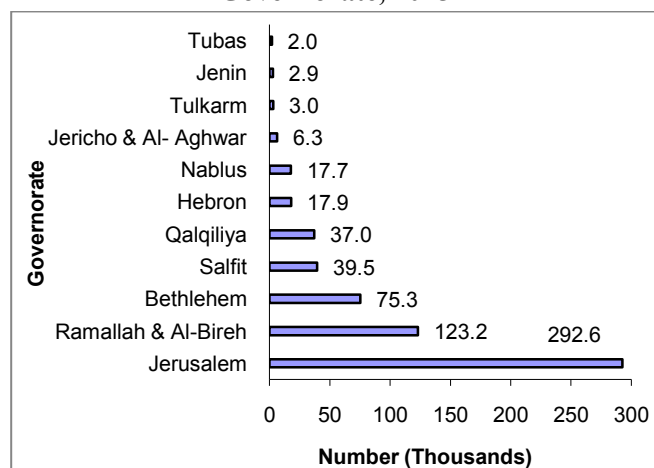

Number of Israeli Settlers in the West Bank by Governorate, 2015

**For more information, contact us on:
Palestinian Central Bureau of Statistics
P.O.Box 1647 Ramallah, Palestine.**

Tel: (972/970) 2 298 2700

Fax: (972/970) 2 298 2710

Toll Free: 1800300300

E-Mail: diwan@pcbs.gov.ps

web-site: <http://www.pcbs.gov.ps>

¹ Includes that part of Jerusalem which was annexed forcefully by Israel following its occupation of the West Bank in 1967