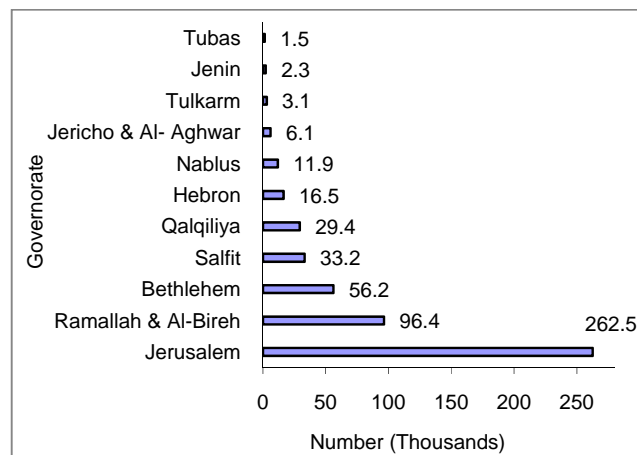

**Press Release about Israeli Settlements in the
 Palestinian Territory**

**Number of settlers in the West Bank
 exceeded half million settlers**

The number of settlements in the West Bank totaled 144, the majority of them in Jerusalem governorate: 26 settlements of which 16 have been annexed by Israel.

Data indicate that the number of settlers in the West Bank in 2010 was 518,974, most of them lives in Jerusalem governorate (262,493 settlers) including 196,178 in Jerusalem Governorate (J1).

Year	Region		
	West Bank *	Jerusalem (J1)	West Bank
2005	260,916	187,573	448,489
2006	274,885	190,534	465,419
2007	288,726	193,485	482,211
2008 (R)	(R)304,283	(R)197,071	(R)501,354
2009 (R)	(R)318,971	(R)192,768	(R)511,739
2010	322,796	196,178	518,974

In 2010, the data pointed out that there were 95 rural settlements in the West Bank, where 51 of them were classified as communal settlements with a population of 44,243 settlers, followed by moshav settlements (17 settlements with a population of 3,936 settlers).