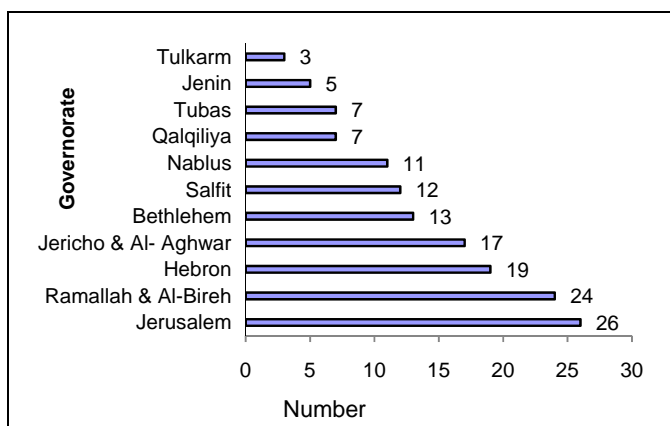

**Press Release about Israeli Settlements in the
 Palestinian Territory**

**Number of settlers in the West Bank
 exceeded half million settlers**

The number of settlements in the West Bank totaled 144, the majority of them in Jerusalem governorate: 26 settlements of which 16 have been annexed by Israel.

Data indicate that the number of settlers in the West Bank in 2010 was 518,974, most of them lives in Jerusalem governorate (262,493 settlers) including 196,178 in Jerusalem Governorate (J1).

Year	Region		
	West Bank *	Jerusalem (J1)	West Bank
2005	260,916	187,573	448,489
2006	274,885	190,534	465,419
2007	288,726	193,485	482,211
2008 (R)	(R)304,283	(R)197,071	(R)501,354
2009 (R)	(R)318,971	(R)192,768	(R)511,739
2010	322,796	196,178	518,974

In 2010, the data pointed out that there were 95 rural settlements in the West Bank, where 51 of them were classified as communal settlements with a population of 44,243 settlers, followed by moshav settlements (17 settlements with a population of 3,936 settlers).