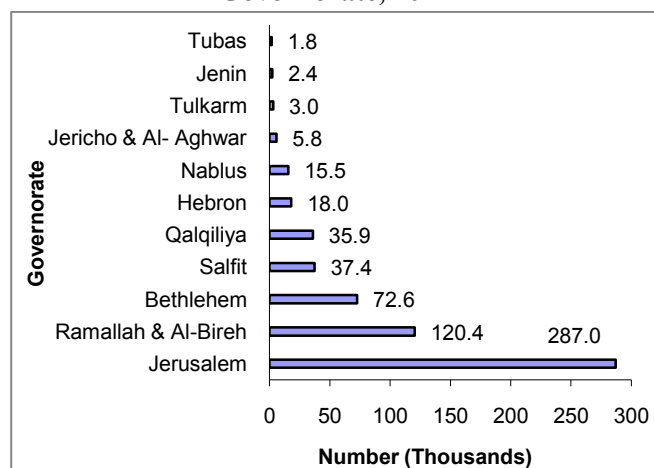

Press Release on Israeli Settlements in Palestine

Around 600 thousands Settlers in the West Bank, Half of them are in Jerusalem Governorate

There were 150 settlements in the West Bank at the end of 2014. The majority are located in Jerusalem governorate: 26 settlements, of which 16 are on land annexed by Israel (J1)¹, and 10 settlements in Jerusalem (J2).

Most settlers (286,997) are concentrated in Jerusalem governorate, constituting 47.8% of all settlers in the West Bank. Of these, 210,420 settlers are in the Jerusalem (J1) area. Other settlers are in Ramallah & Al-Bireh governorate (120,417 settlers), Bethlehem governorate (72,626 settlers), and Salfit governorate (37,350 settlers). The governorate with the lowest number of settlers was Tubas with 1,845 settlers.

Number of Israeli Settlements in the West Bank by Governorate, 2014

Number of Israeli Settlers in the West Bank by Governorate, 2014

Data indicate that the number of settlers in the West Bank at the end of 2014 was 599,901.