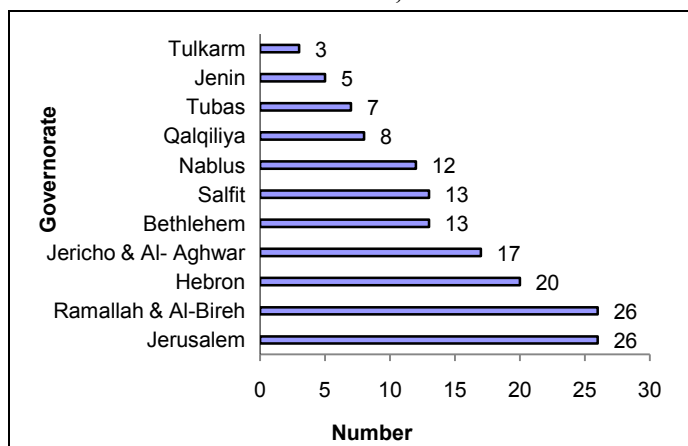

Press Release on Israeli Settlements in Palestine

Around 600 thousands Settlers in the West Bank, Half of them are in Jerusalem Governorate

There were 150 settlements in the West Bank at the end of 2014. The majority are located in Jerusalem governorate: 26 settlements, of which 16 are on land annexed by Israel (J1)¹, and 10 settlements in Jerusalem (J2).

Most settlers (286,997) are concentrated in Jerusalem governorate, constituting 47.8% of all settlers in the West Bank. Of these, 210,420 settlers are in the Jerusalem (J1) area. Other settlers are in Ramallah & Al-Bireh governorate (120,417 settlers), Bethlehem governorate (72,626 settlers), and Salfit governorate (37,350 settlers). The governorate with the lowest number of settlers was Tubas with 1,845 settlers.

Number of Israeli Settlements in the West Bank by Governorate, 2014