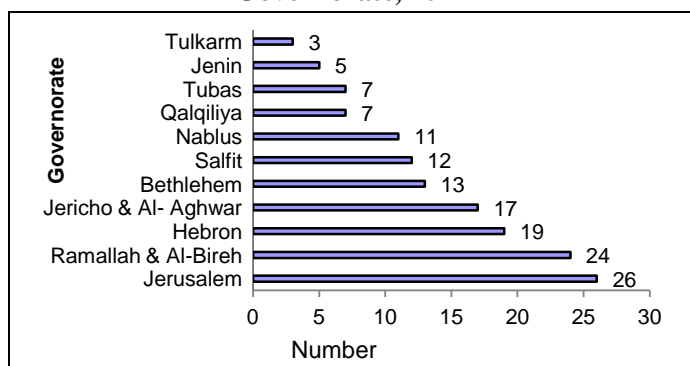

**Press Release about Israeli Settlements in the
 Palestinian Territory**

**Number of settlers in the West Bank
 exceeded half million settlers**

The number of settlements in the West Bank totaled 144, the majority of them in Jerusalem governorate: 26 settlements of which 16 have been annexed by Israel.

**Number of Settlements in the West Bank, by
 Governorate, 2011**

Data indicate that the number of settlers in the West Bank in 2011 was 536,932, comparing to 523,939 in 2010, with a growth rate of 1.3%. Settlers in the West Bank increased their numbers by more than 40 times during the period 1972-2011.