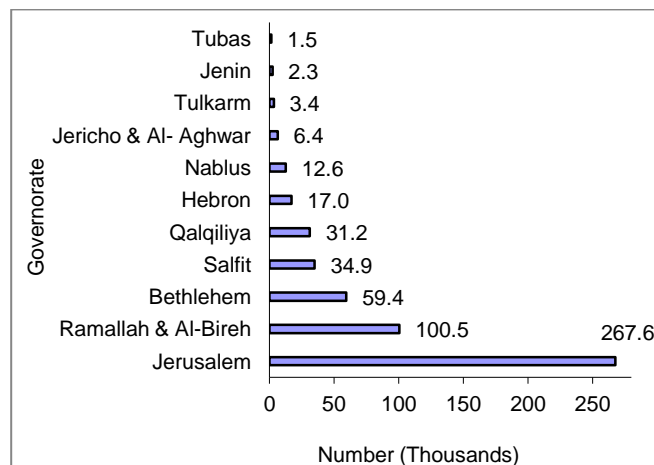

Number of Settlers in the Israeli Settlements, 2011

**For more information, contact us on:
Palestinian Central Bureau of Statistics
P.O.Box 1647 Ramallah, Palestine.**

Tel: (972/970) 2 298 2700
Fax: (972/970) 2 298 2710
Toll Free: 1800300300
E-Mail: diwan@pcbs.gov.ps
web-site: <http://www.pcbs.gov.ps>