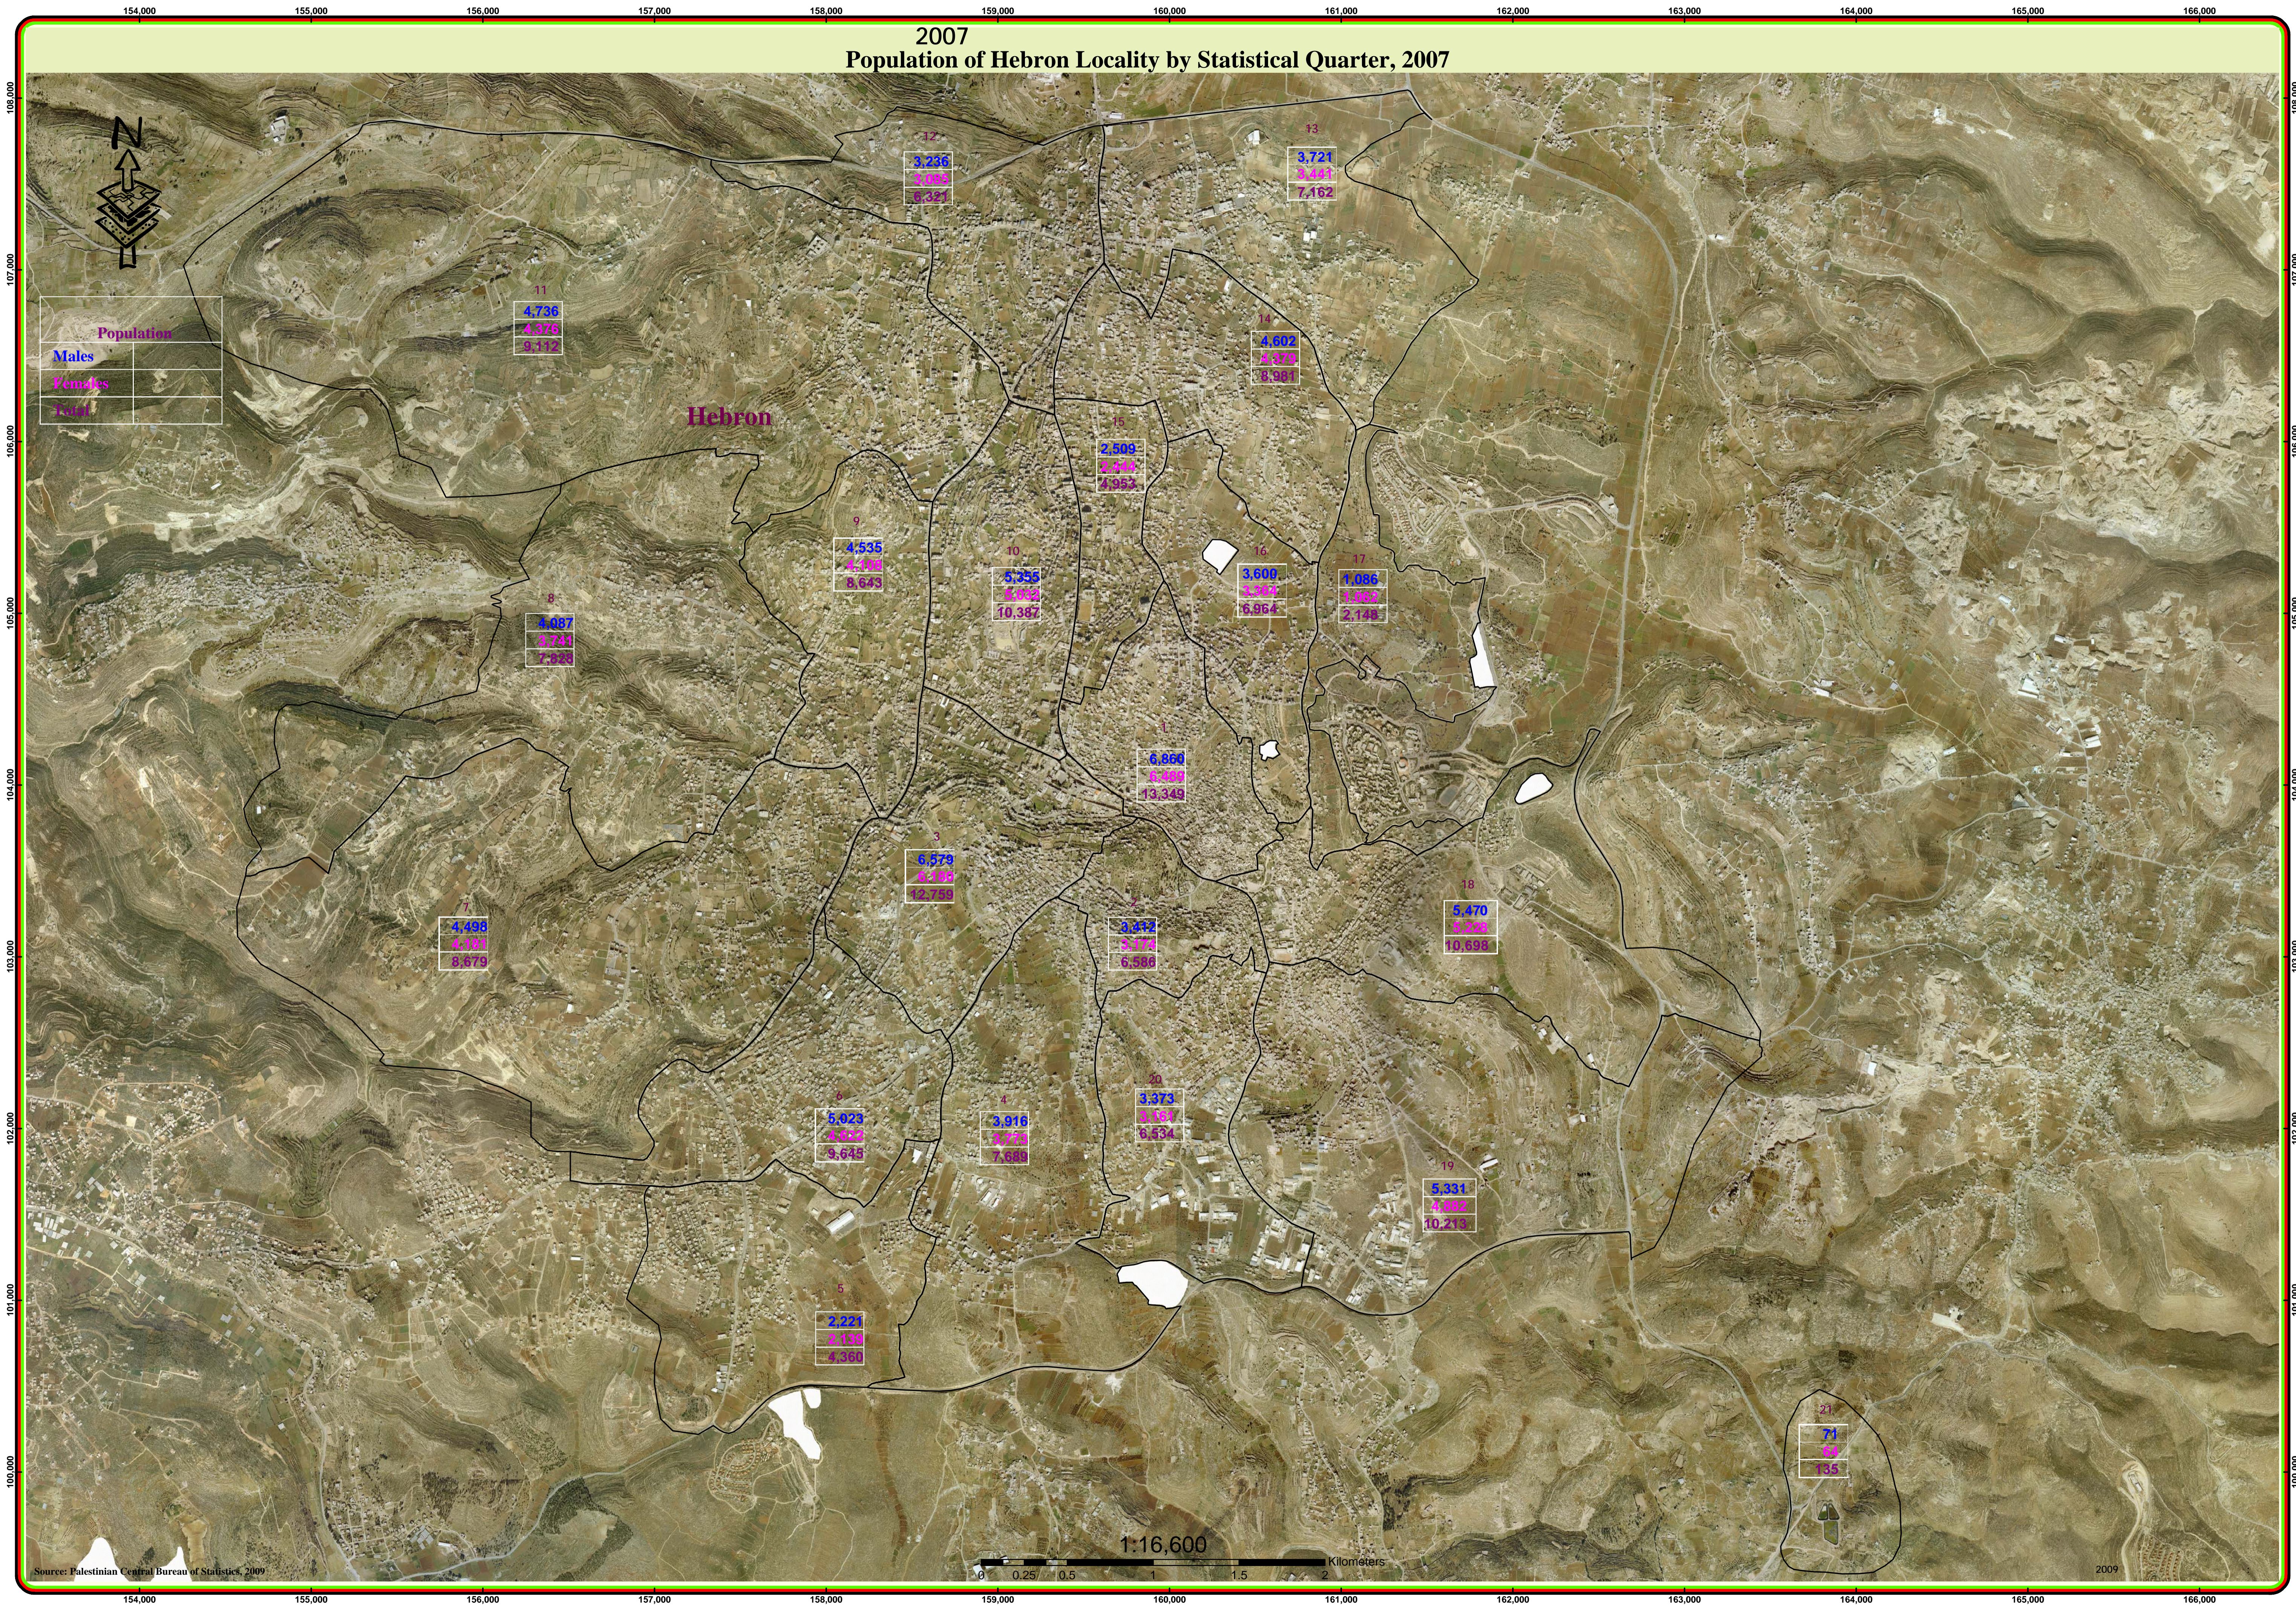

2007 Population of Hebron Locality by Statistical Quarter, 2007

Source: Palestinian Central Bureau of Statistics, 2009

1:16,600
Kilometers