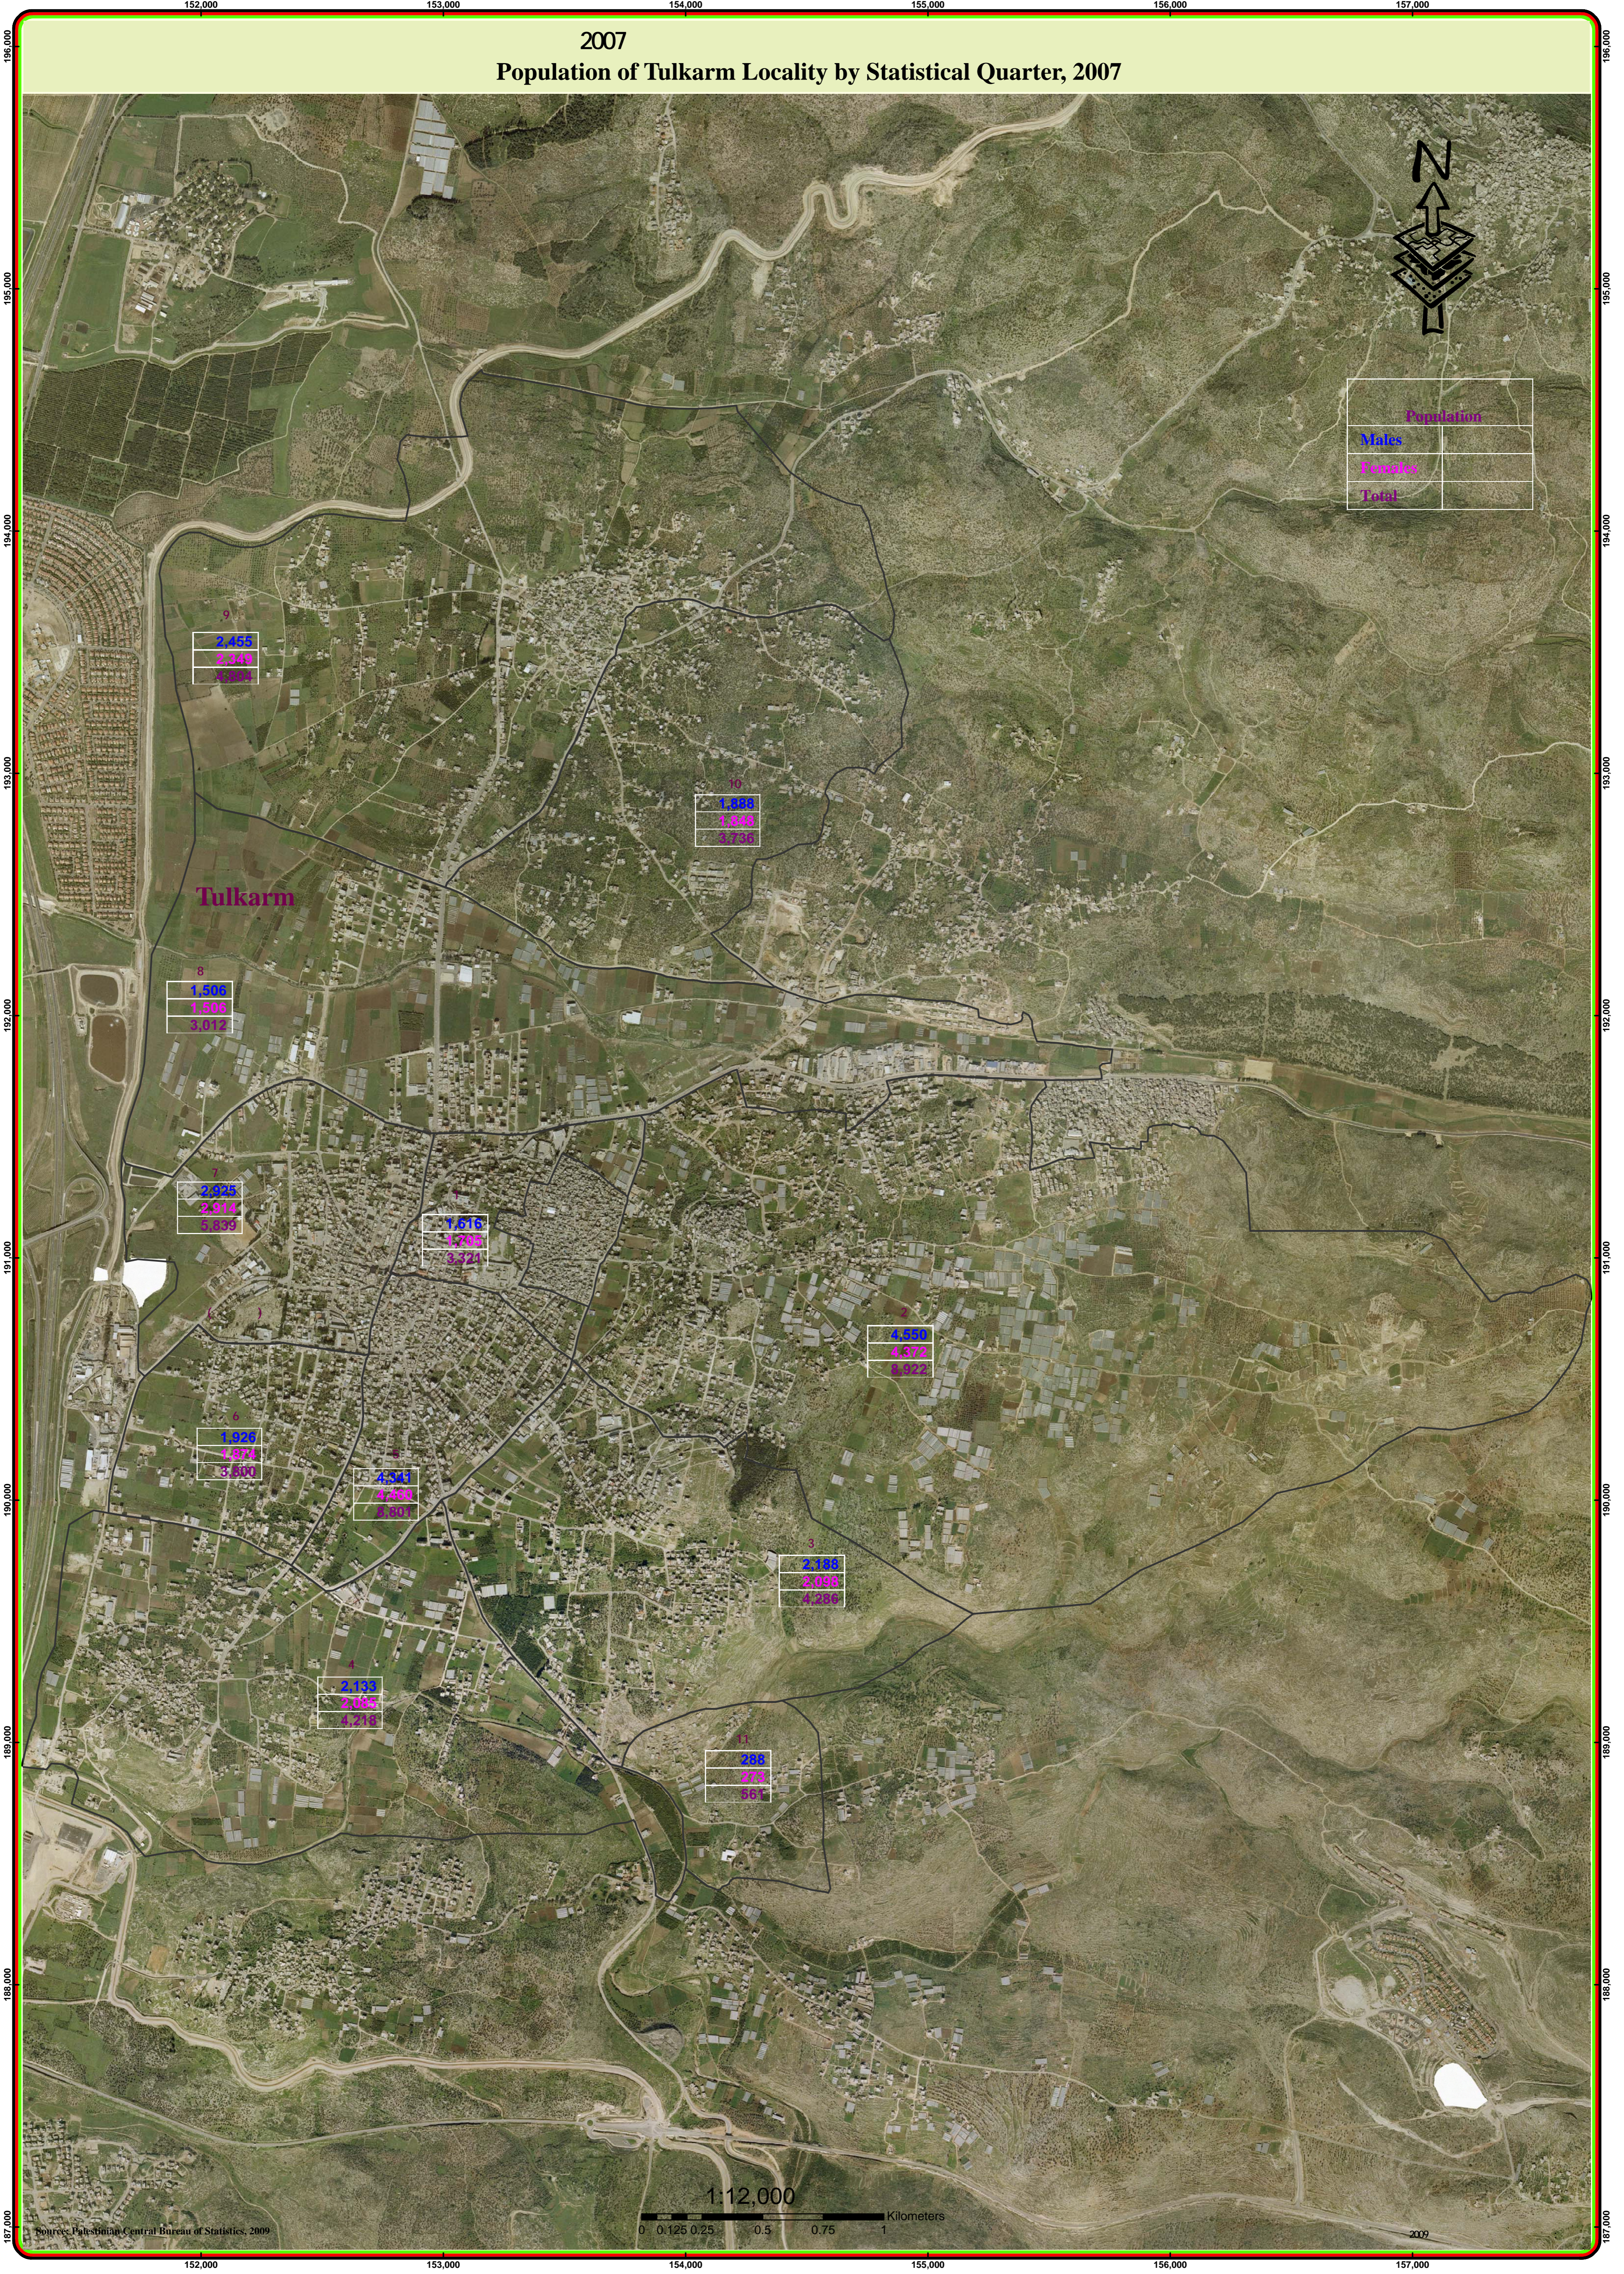

2007
 Population of Tulkarm Locality by Statistical Quarter, 2007

Population	
Males	
Females	
Total	

1:12,000
 0 0.125 0.25 0.5 0.75 1 Kilometers